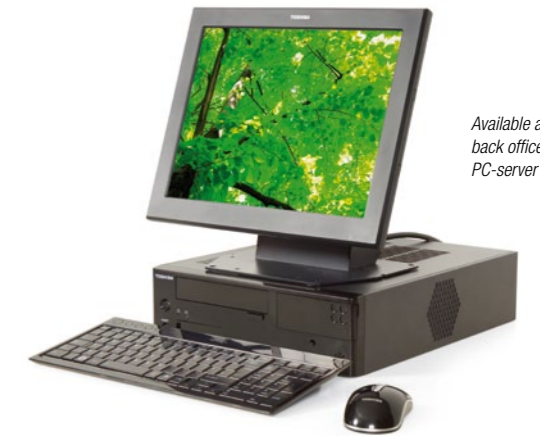

The Toshiba WILLPOS M30 - Powerful, retail-hardened & designed for every budget

Your TOSHIBA TEC Dealer:

All company and/or product names are trademarks and/or registered trademarks of their respective owners. All features and specifications described in this brochure are subject to change without notice.

DESIGNHUT.CO.UK - JMT003AU

The Toshiba WILLPOS M30 hybrid solution, a powerful POS system with the performance of a PC yet designed with the benefits and core values of a traditional POS terminal. A low-cost alternative, balancing PC technology with the key requirements of retail.

WILLPOS M30

APPLICATIONS

The WILLPOS M30 offers a powerful advantage across a variety of highly competitive retail markets.

- ▶ Clothing store
- ▶ Sports equipment store
- ▶ Books store
- ▶ Pharmacy
- ▶ Beauty salon
- ▶ Furniture store
- ▶ Rental shop
- ▶ Online shop

Available as
back office
PC-server

UNIVERSAL CONNECTIVITY

Future-proofed for the latest peripherals combined with full support for legacy items

FRONT PORTS

Allows easy connection of devices such as a USB keyboard, printer, headphones, etc.